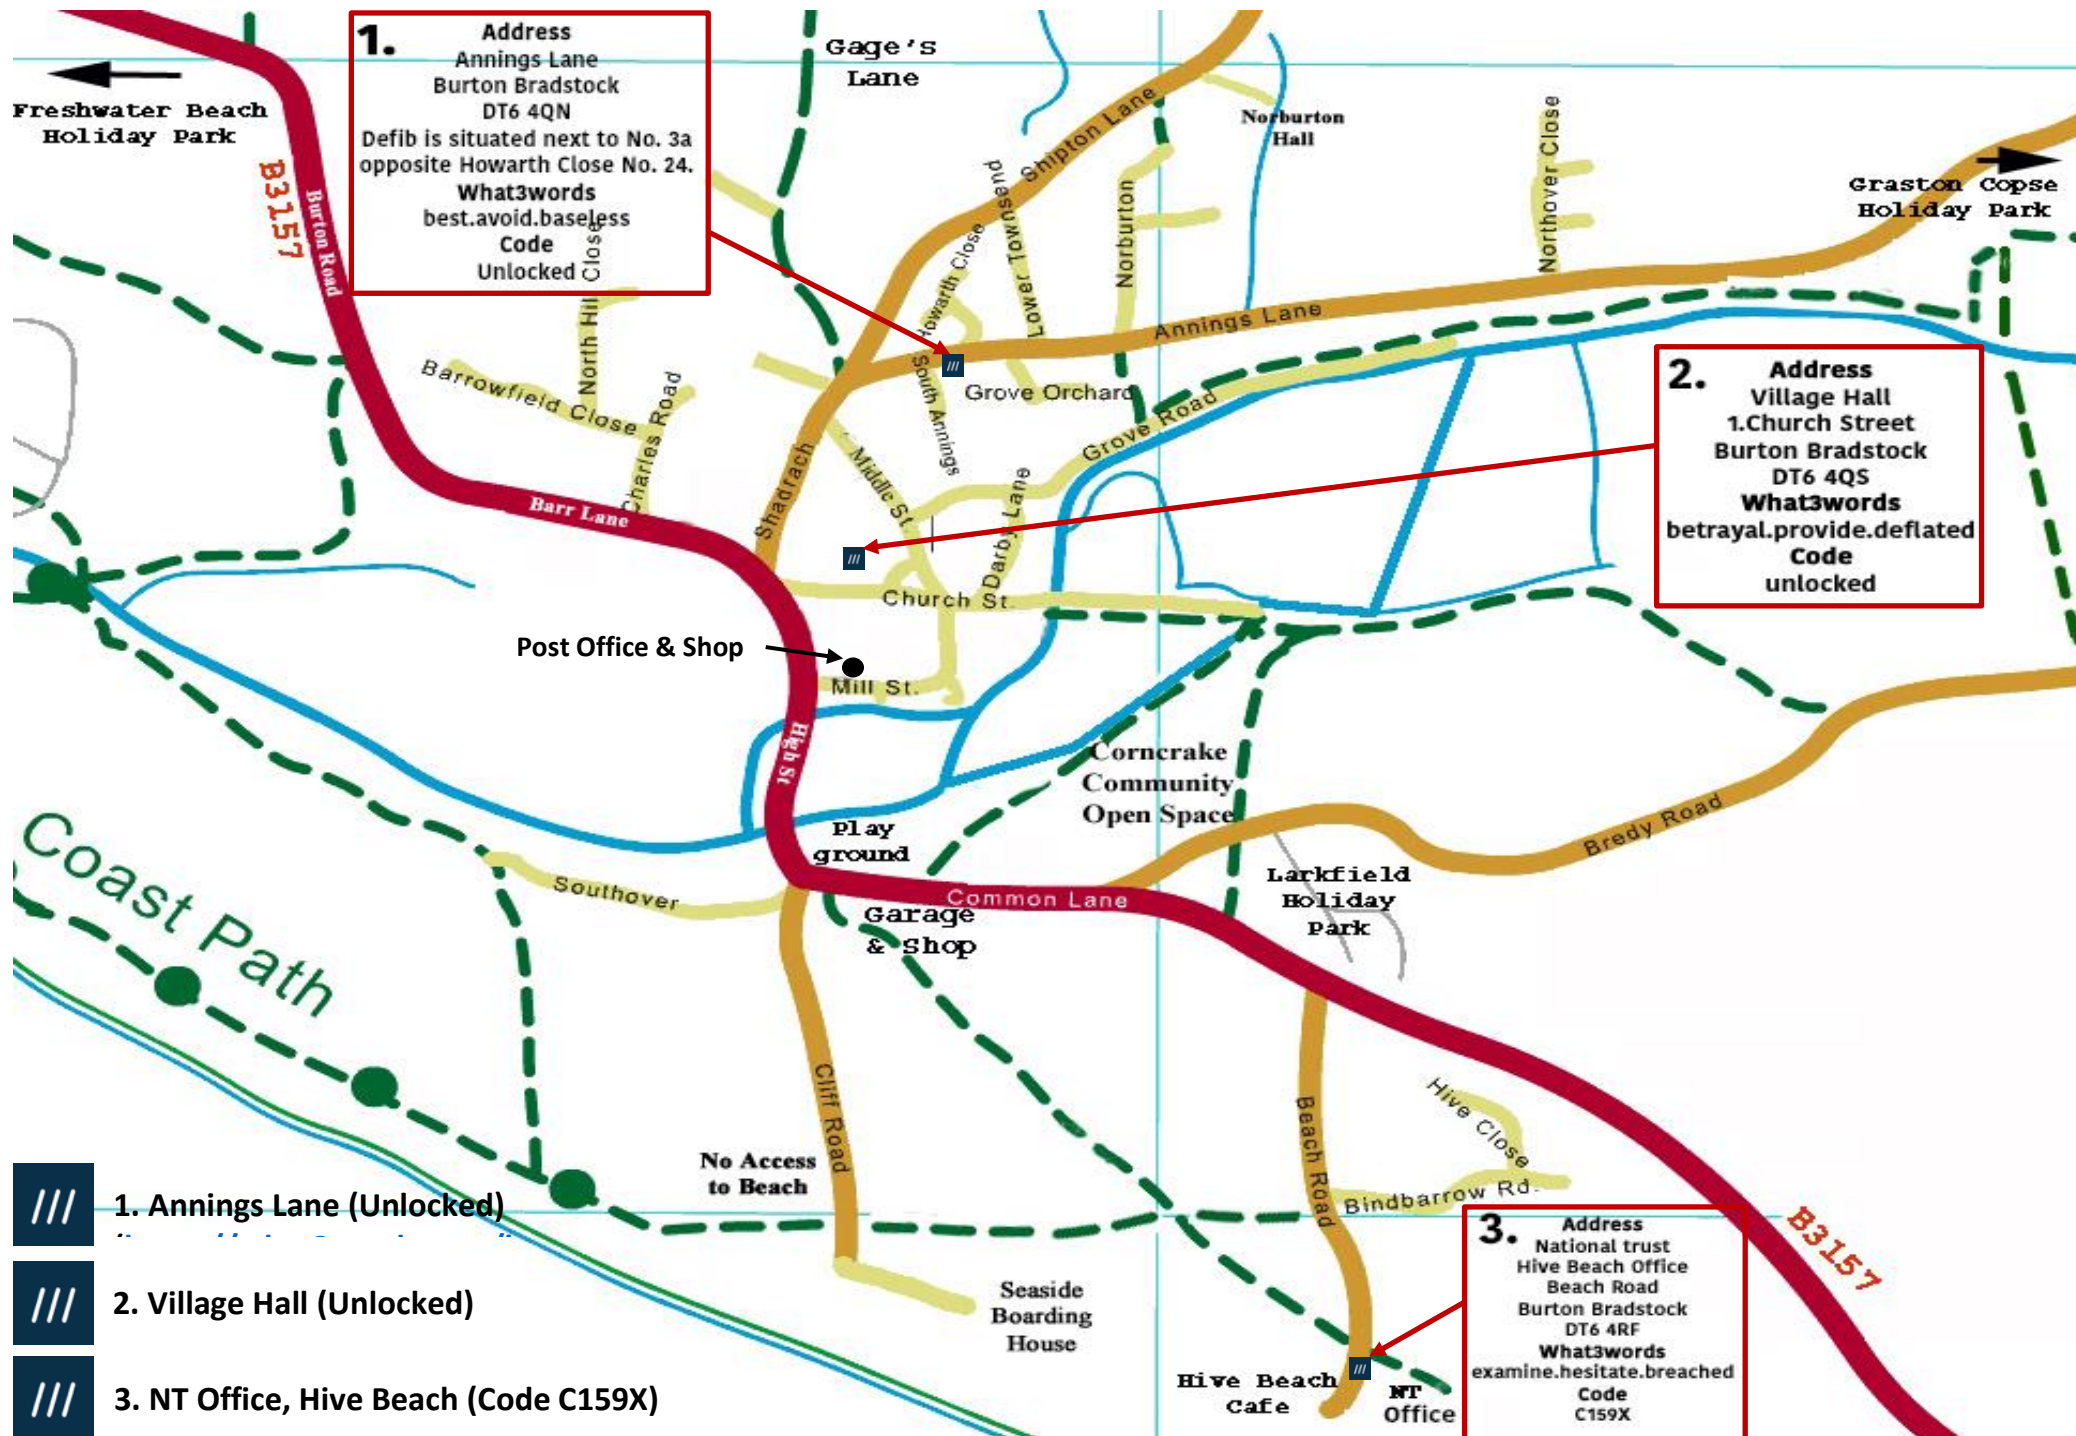

Location of the 3 Defibrillators in Burton Bradstock - Click on 'What Three Words' Logo  to be re-directed to a 'What Three Words' detailed & accurate map.

 1. Annings Lane (Unlocked)

 2. Village Hall (Unlocked)

 3. NT Office, Hive Beach (Code C159X)